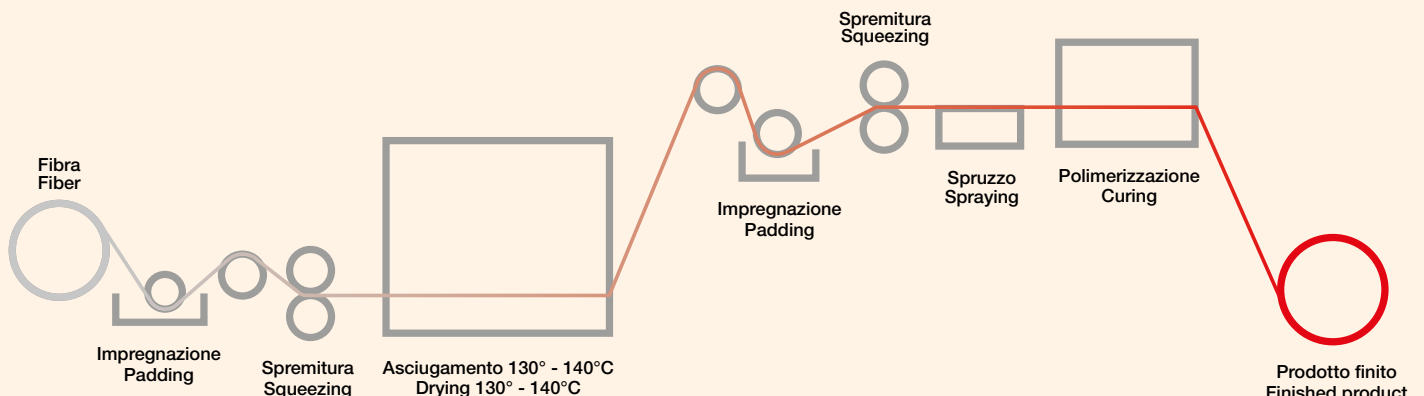

Schema del ciclo di lavorazione della fibra abrasiva

Production process diagram for scouring fibers

Le informazioni riportate in questo documento si basano sulla nostra attuale conoscenza ed esperienza. Considerando la varietà di fattori che possono influenzare la lavorazione e l'applicazione, questi dati non esimono il Cliente dall'effettuare i propri test ed esperimenti. / Data given in this document are based on our best knowledge and experience. Considering all different elements which may affect production and application these data do not exempt Customer from carrying out all necessary tests and trials.